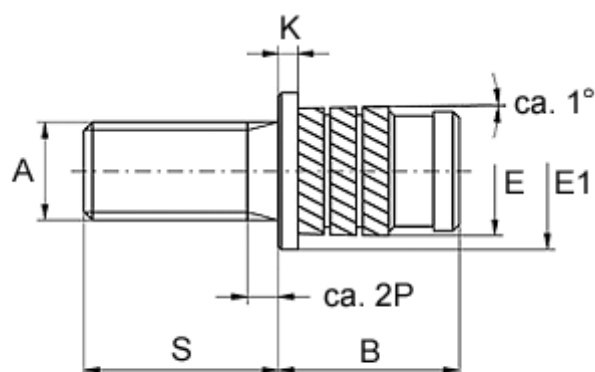

Article number: 12857000050820
Description: KLEE-coil 857 000 050.820
M5 Brass

Measures

Gevindlængde = $S - 2P$
P = stigning

Flange diameter E1	= 8.0
Flange height	= 1.0
Male thread A	= M5x0,8
Min distance to edge	= 2.5
Mounting length B	= 8.3
Outer diameter E	= 6.60
Pin length S	= 6
Recommended bore diameter	= 6.2